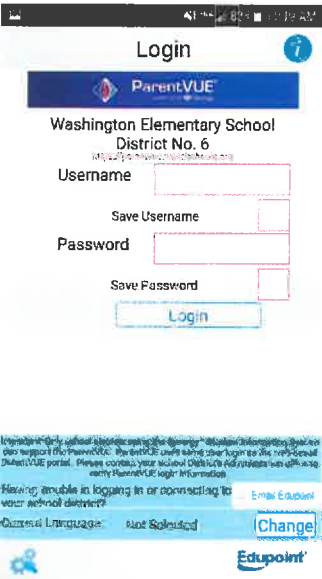

# Synergy ParentVue App Directions

**Step 1:** Go to the app store on the phone and search "ParentVue"

**Step 3:** Accept the school district by selecting "ok"

**Step 2:** Search for Washington Elementary School District (you can type in your zip code to bring up local districts)

**Step 4:** Login using the same username and password that you received from the school.