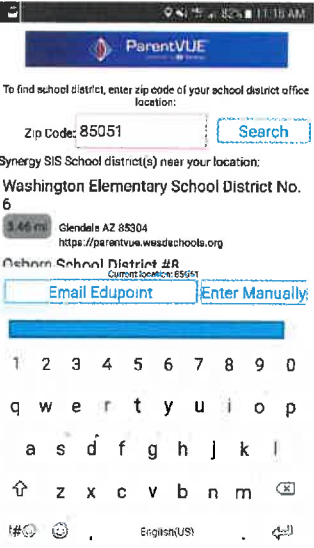

# Synergy ParentVue App Directions

**Step 1:** Go to the app store on the phone and search "ParentVue"

**Step 3:** Accept the school district by selecting "ok"

**Step 2:** Search for Washington Elementary School District (you can type in your zip code to bring up local districts)