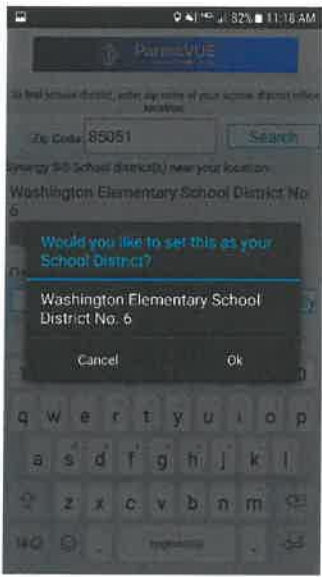

# Synergy ParentVue App Directions

**Step 1:** Go to the app store on the phone and search "ParentVue"

**Step 3:** Accept the school district by selecting "ok"

**Step 2:** Search for Washington Elementary School District (you can type in your zip code to bring up local districts)